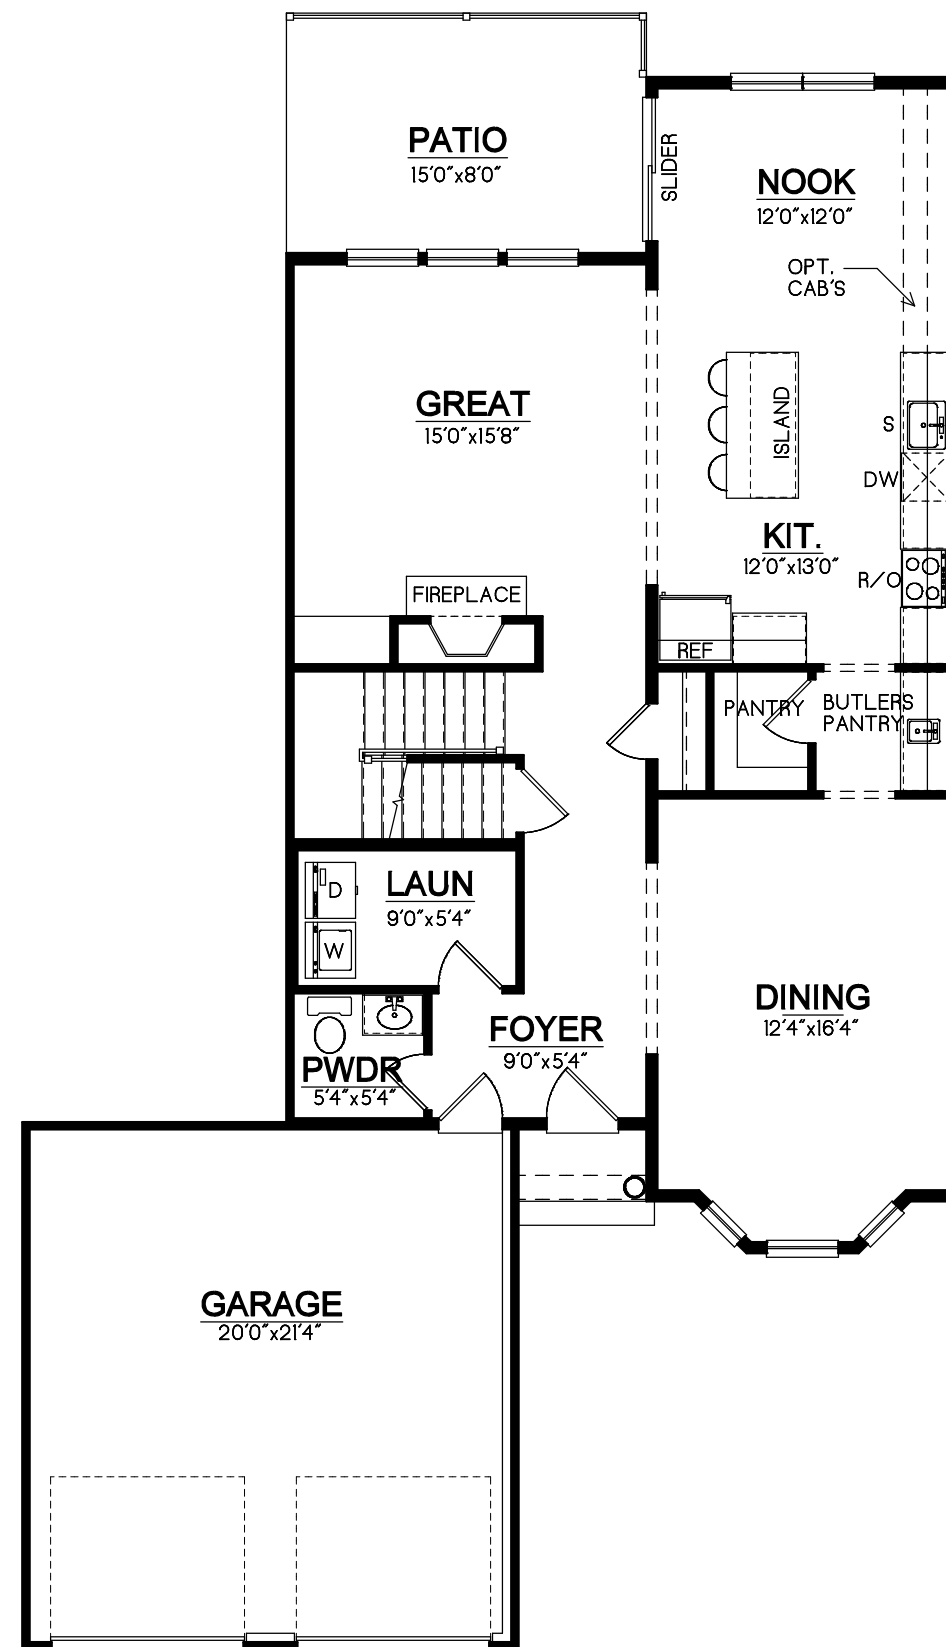

2nd Floor
Scale: 1/8"=1'-0"

1st Floor
Scale: 1/8"=1'-0"

**Building 2
Valhalla II**

1st - 1,171 sq.ft.
2nd - 1,084 sq. ft.
Total - 2,255 sq. ft.

Thomas J. Brennan
ARCHITECTS

◆ ◆ ◆
3803 Parkwood Blvd
Suite 700
Frisco, Texas 75034
972-867-3948
Fax
972-378-9416