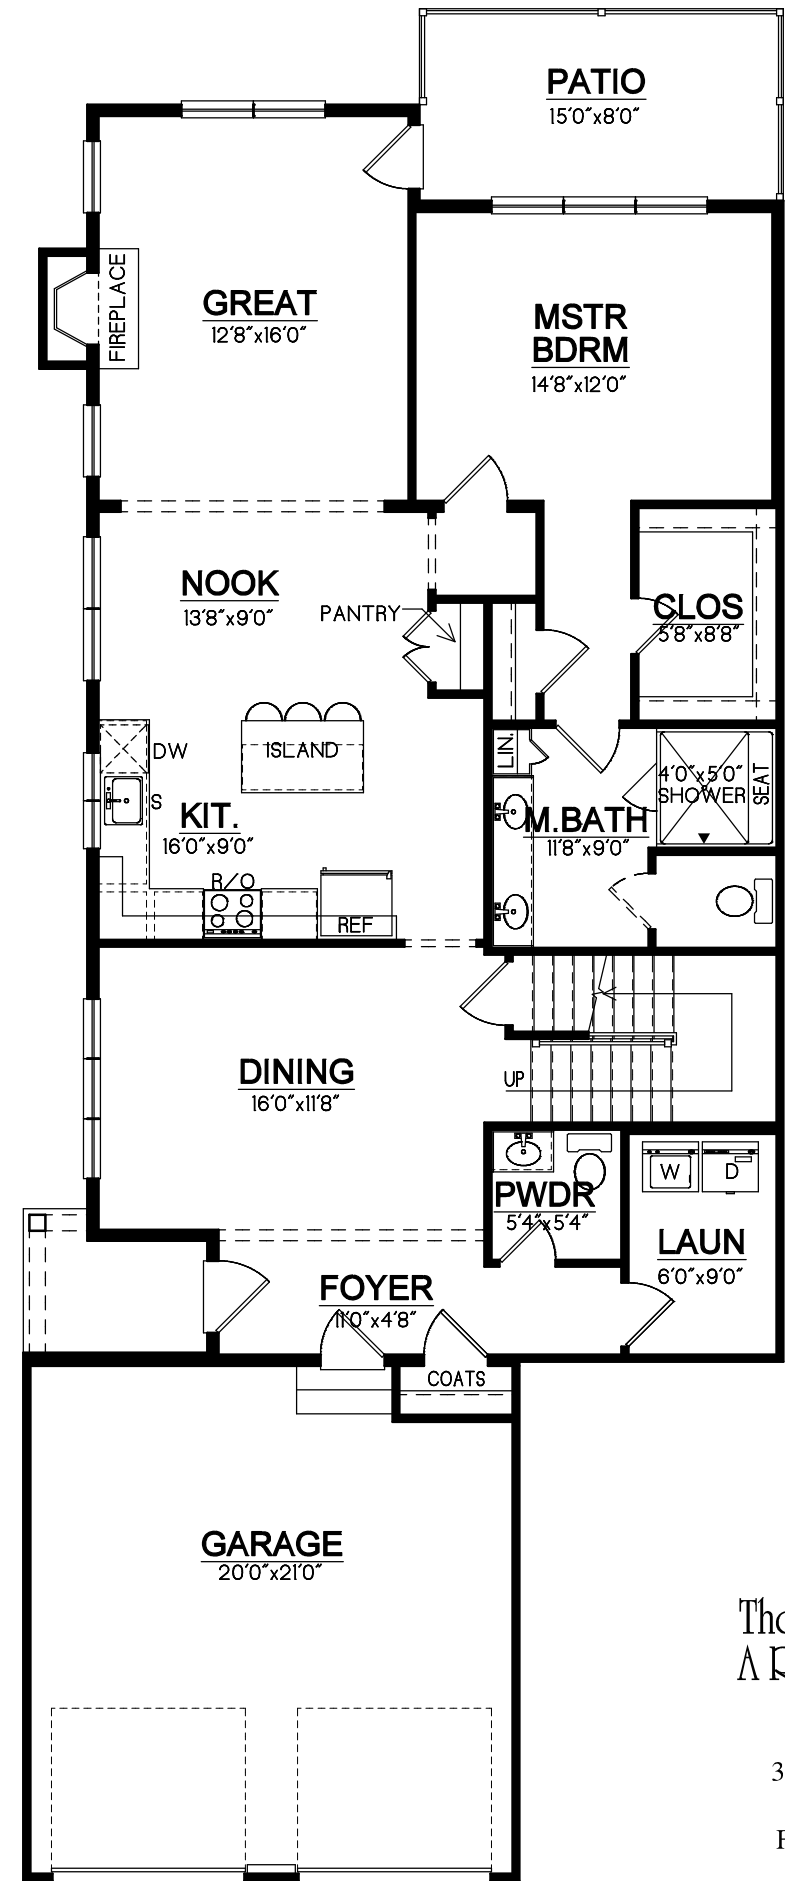

2nd Floor
Scale: 1/8"=1'-0"

1st Floor
Scale: 1/8"=1'-0"

**Building 3
Muirfield II**

1st - 1,448 sq.ft.
2nd - 822 sq. ft.
Total - 2,270 sq. ft.

Thomas J. Brennan
ARCHITECTS

3803 Parkwood Blvd
Suite 700
Frisco, Texas 75034
972-867-3948
Fax
972-378-9416