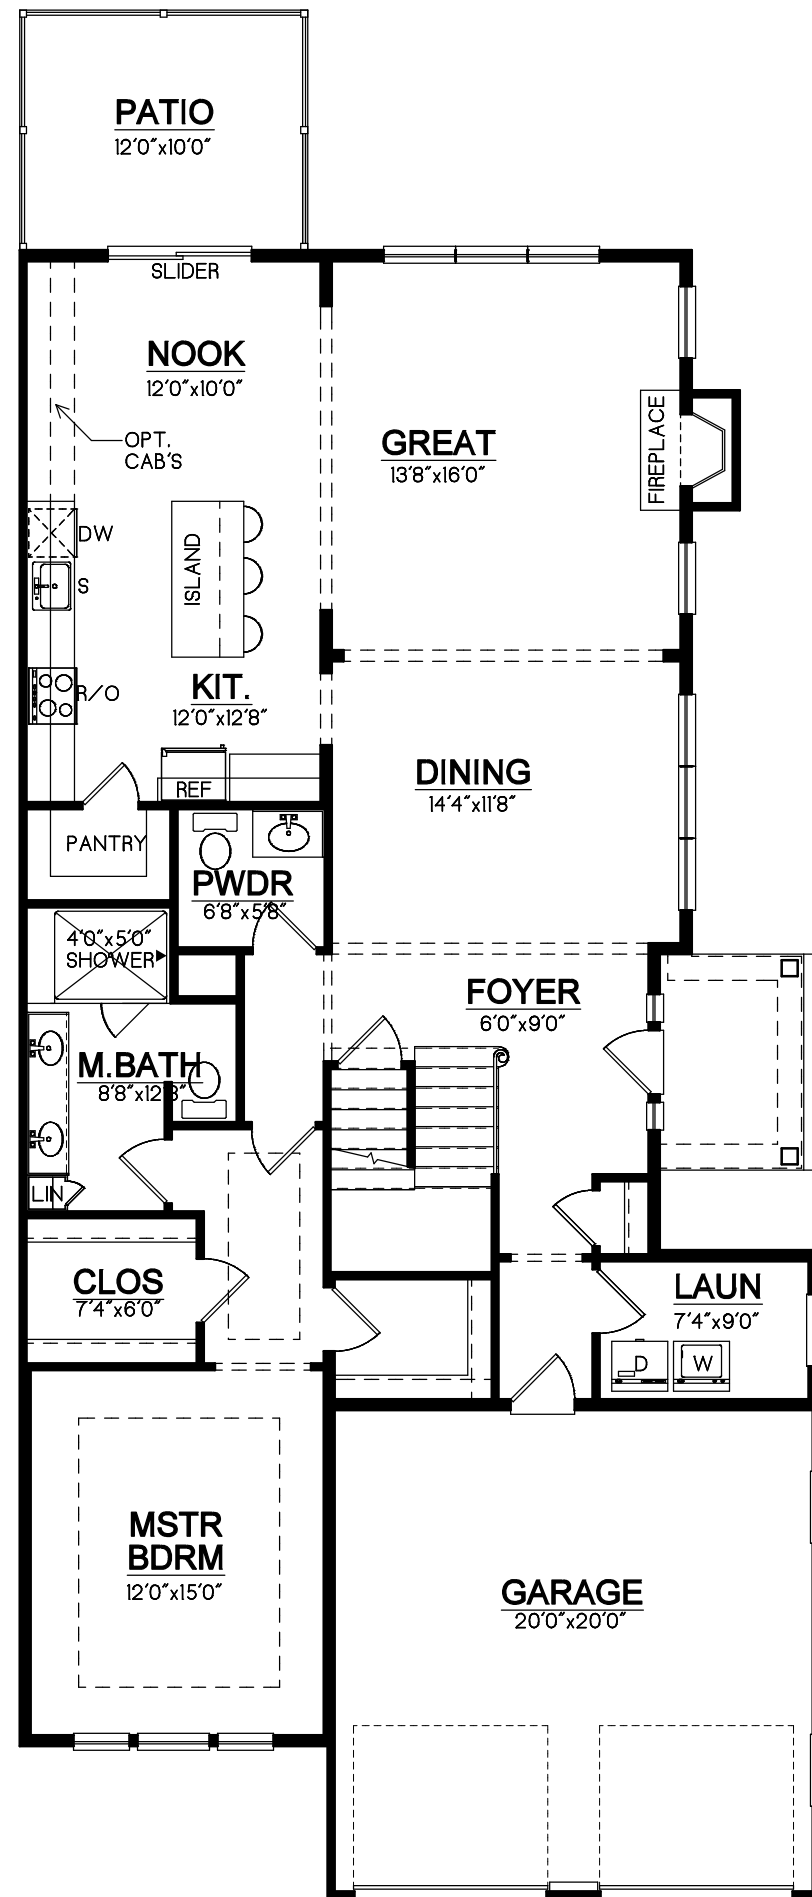

2nd Floor
Scale: 1/8"=1'-0"

1st Floor
Scale: 1/8"=1'-0"

**Building 2
Broadmoor II**
1st - 1,556 sq.ft.
2nd - 708 sq. ft.
Total - 2,264 sq. ft.

Thomas J. Brennan
ARCHITECTS

3803 Parkwood Blvd
Suite 700
Frisco, Texas 75034
972-867-3948
Fax
972-378-9416